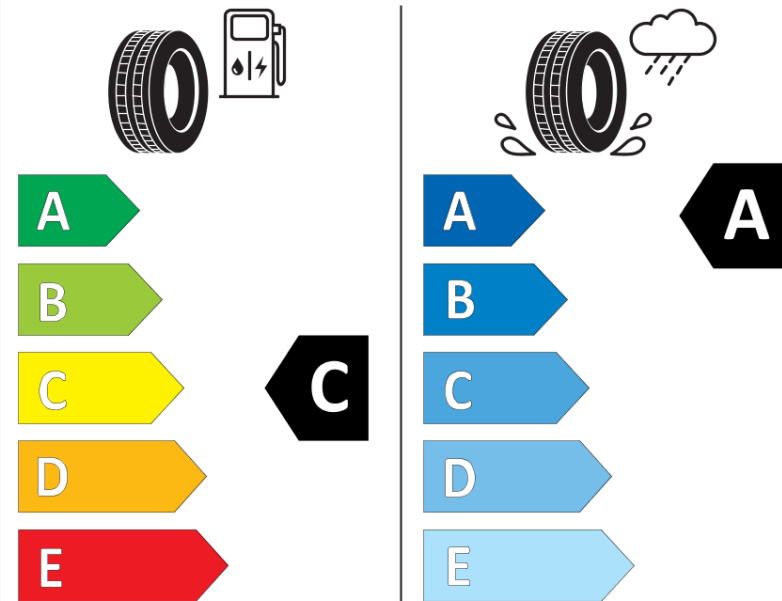

Product Information Sheet

Delegated Regulation (EU) 2020/740

Supplier name or trademark	MICHELIN
Commercial name or trade designation	PRIMACY 3 AO
Tyre type identifier	090571
Tyre size designation	215/55R17
Load-capacity index	94
Speed category symbol	W
Fuel efficiency class	C
Wet grip class	A
External rolling noise class	A
External rolling noise value	68
Severe snow tyre	No
Ice tyre	No
Date of start of production	40/14
Date of end of production	
Load version	SL
Additional information	215/55 R17 94W TL PRIMACY 3 AO GRNX MI

More information on tyre labels and details is available under: <https://www.kia.com/eu/tyre-labels> (Link)

ENERG

MICHELIN

090571

215/55R17 94 W

C1

2020/740