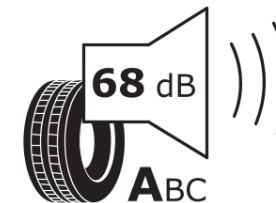

Product Information Sheet

Delegated Regulation (EU) 2020/740

Supplier name or trademark	MICHELIN
Commercial name or trade designation	PRIMACY 3 AO
Tyre type identifier	090571
Tyre size designation	215/55R17
Load-capacity index	94
Speed category symbol	W
Fuel efficiency class	C
Wet grip class	A
External rolling noise class	A
External rolling noise value	68
Severe snow tyre	No
Ice tyre	No
Date of start of production	40/14
Date of end of production	
Load version	SL
Additional information	215/55 R17 94W TL PRIMACY 3 AO GRNX MI

More information on tyre labels and details is available under: <https://www.kia.com/eu/tyre-labels> (Link)

ENERG

MICHELIN

090571

215/55R17 94 W

C1

2020/740